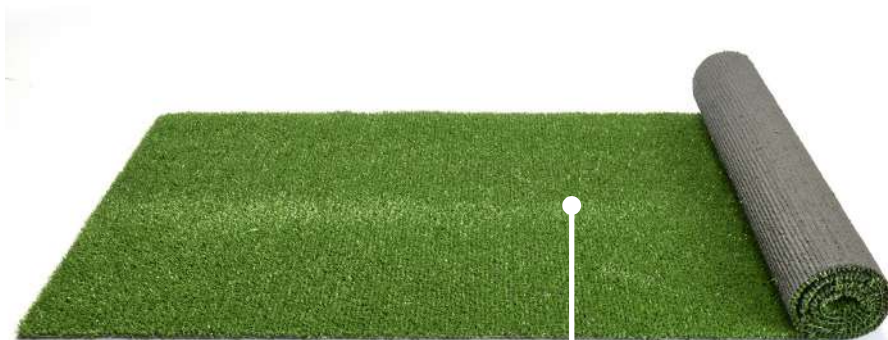

Use : terrace - balcony - veranda

Fibres height:  $\pm 4$  mm  
Total height:  $\pm 7$  mm

## CHARACTERISTICS

Fibres composition: **100% PP**

Fibres weight: **250 g / m<sup>2</sup>  $\pm$  10%**

Total weight: **810 g / m<sup>2</sup>  $\pm$  10%**

Straight fibres 

Gauge : **1/8"**

UV resistance : **3500 heures**

Stitches number/ 10 cm: **27  $\pm$  10%**

Loops number: **86000 / m<sup>2</sup>  $\pm$  10%**

Secondary backing : **LATEX Black SBR**